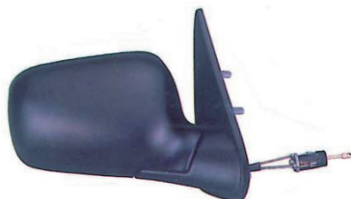

SEAT IBIZA '93-'99 / CORDOBA '94-'99 (LHD ONLY)

TH-2170 (VM-158N)
CABLE TYPE

SEAT IBIZA '93-'99 / CORDOBA '94-'99 (LHD ONLY)

TH-2170HE (VM-158NEH)
ELECTRIC, HEATED

SEAT IBIZA '93-'99 / CORDOBA '94-'99 (RHD ONLY)

TH-2170A (VM-193)
CABLE TYPE

SEAT IBIZA '93-'99 / CORDOBA '94-'99 (RHD ONLY)

TH-2170AE (VM-193EH)
ELECTRIC, HEATED

SKODA FELICIA '94-'01 (LHD ONLY)

TH-9601 (VM-601)
CABLE TYPE

SKODA FELICIA '94-'01 (LHD ONLY)